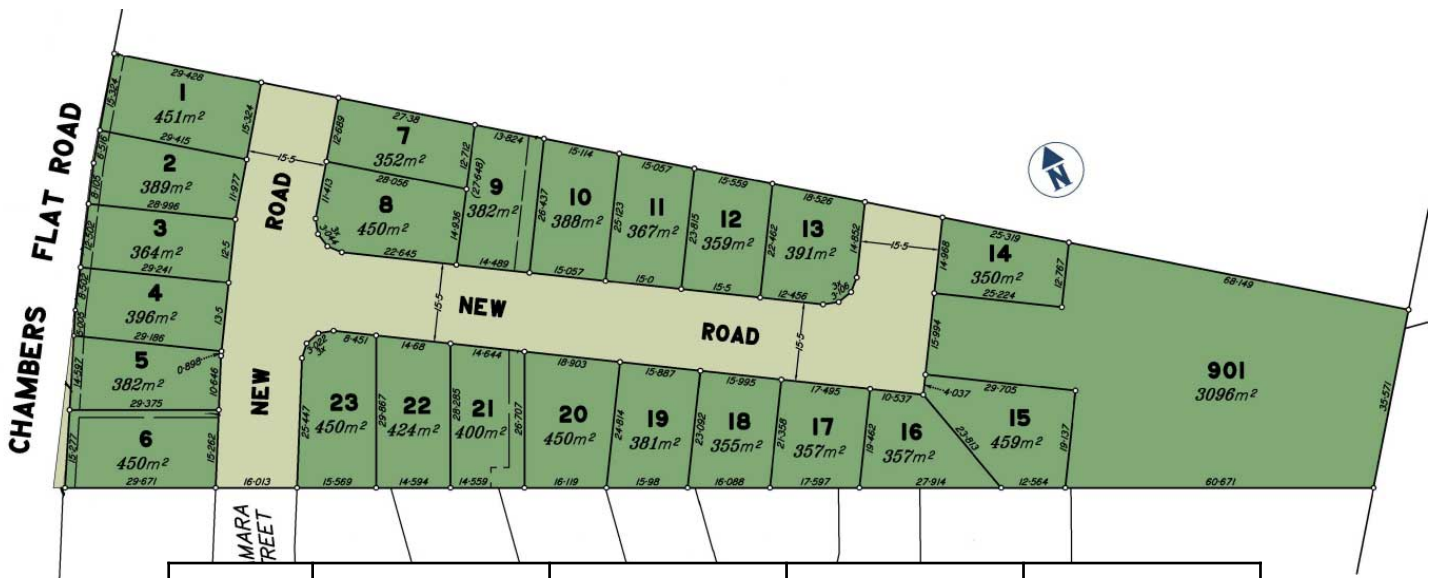

LION LAND MARKETING

Chambers Flat Road Estate Waterford West Qld.

224 -230 Chambers Flat Road, Waterford West. Qld.

LION LAND MARKETING

Klaus 0409 496 066
Klaus@lionlandmarketing.com.au

Lot	Land m2	Width	Price	Status
1	451m2	15.32m	\$406,000	Hold
2	398m2	11.97m	\$370,200	Available
3	364m2	12.5m	\$360,000	Available
4	396m2	13.5m	\$377,400	Available
5	382m2	11.53m	\$368,000	Available
6	450m2	15.26m	\$406,000	Available
7	352m2	12.66m	\$350,000	Available
8	450m2	14.45m	\$406,000	Available
9	382m2	14.48m	\$368,400	Available
10	388m2	15.05m	\$370,200	Available
11	367m2	15m	\$364,100	Available
12	359m2	15.5m	\$356,600	Available
13	391m2	15.55m	\$375,600	Available
14	350m2	14.96m	\$350,000	Available
15	459m2	4.03m	\$410,000	Available
16	377m2	10.53m	\$355,000	Available
17	357m2	17.49m	\$354,700	Available
18	355m2	15.99m	\$354,700	Available
19	381m2	15.88m	\$363,900	Available
20	450m2	18.9m	\$406,600	Available
21	400m2	14.64m	\$382,750	Available
22	424m2	14.68m	\$387,300	Available
23	450m2	13.47m	\$407,400	Available

Duals are only approved on lot size 450m2
Registration is expected December 2024

LION LAND MARKETING

LION
LAND MARKETING

Klaus Ferck

The Trusted Name In Property For Over 30 Years

Principal

LION LAND MARKETING